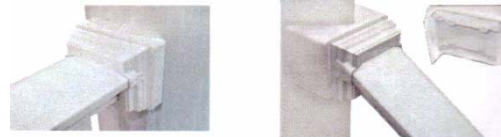

Post Caps

Dome

New England

Gothic

Inside Pyramid

Outside Pyramid

Five Post Cap styles available to dress up any style Porch Rail or Fence post.

Brackets

2" x 3-1/2" Stair Bracket

2" x 3-1/2" Stair Bracket

T-Rail Flat Bracket

T-Rail Flat Bracket

Round Column Adapter 22-1/2 & 45

Degree

Angle Adapter

Hillcrest / Parkcrest Top Rail Flat Bracket
are section location.

2" x 3.5" Bottom Rail Bracket

Brackets to match our rail profiles are packed in the box with each section of rail. Extra brackets available When cutting a and using in another