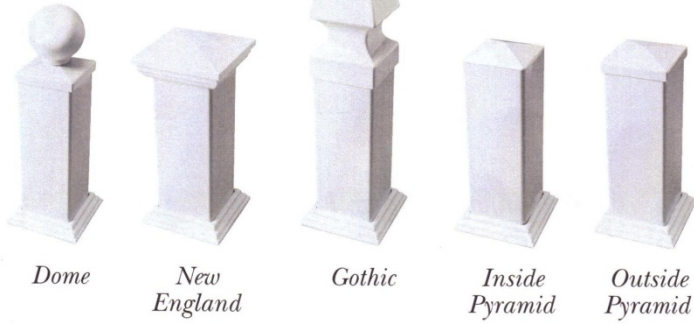

Available in white only.

*54"
Newel*

*104"
Traditional*

Post Wraps are available in fluted or smooth. The 104" Traditional Porch Post is available in white only and the 108" Classic Porch Post are available in Tan and Clay only.

Post Caps

Dome

New England

Gothic

Inside Pyramid

Outside Pyramid

Five Post Cap styles available to dress up any style Porch Rail or Fence post.

Brackets